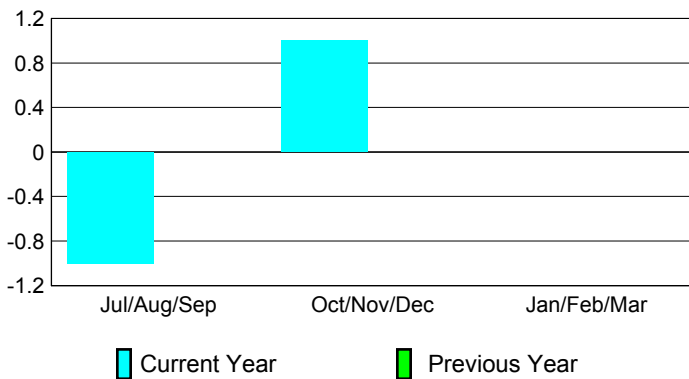

2012-2013 GMT Reports for District (or Undistricted) **District 2 A1**

GMT: MICHAEL P BUTLER

Location: TEXAS

GMT CA: 1

CLUBS

Club Results
2012-2013

Clubs
2011-2012

Month	New Club Goal	Actual New Clubs	Actual Dropped Clubs	Gain/Loss of Clubs	Gain/Loss of Clubs
Jul/Aug/Sep	0	0	-1	-1	0
Oct/Nov/Dec	0	1	0	1	0
Jan/Feb/Mar	0				0
Totals	0	1	-1	0	0

Club Results 2012-2013

Goal, New, Dropped, Gain/Loss

Comparison of Club Gain/Loss

Current Year Compared to the Previous Year

YTD Status Quo Clubs 2012-2013

Status Quo Clubs Compared to Status Quo Members

MEMBERSHIP