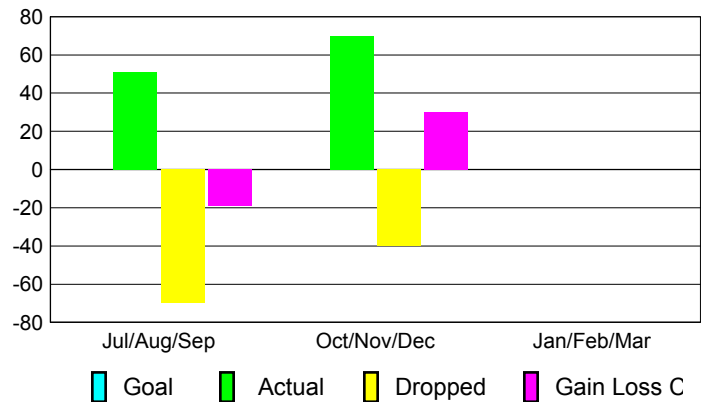

Club Results 2012-2013

Goal, New, Dropped, Gain/Loss

Comparison of Club Gain/Loss

Current Year Compared to the Previous Year

YTD Status Quo Clubs 2012-2013

Status Quo Clubs Compared to Status Quo Members

MEMBERSHIP

Membership Results
2012-2013

Membership
2011-2012

Month	Net Memb Goal	Actual New Memb	Actual Dropped Memb	Gain/Loss of Memb	Gain/Loss of Memb
Jul/Aug/Sep	0	51	-70	-19	-18
Oct/Nov/Dec	0	70	-40	30	-25
Jan/Feb/Mar	0				-7
Totals	0	121	-110	11	-50

Membership Results 2012-2013

Goal, New, Dropped, Gain/Loss

Comparison of Membership Gain/Loss

Current Year Compared to the Previous Year

Gender Comparison 2012-2013

Jul/Aug/Sep

Oct/Nov/Dec

Jan/Feb/Mar