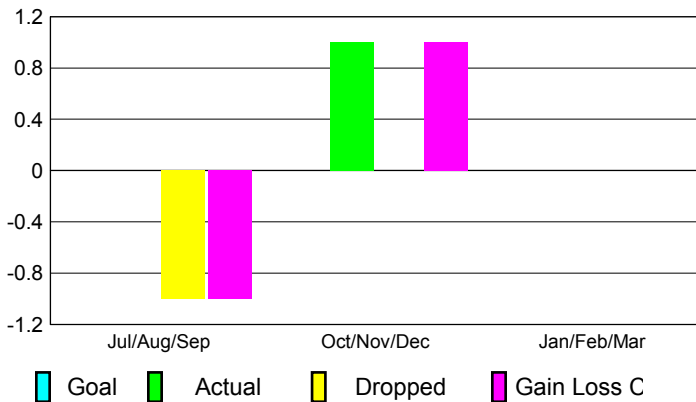

2012-2013 GMT Reports for District (or Undistricted) **District 2 A1**

GMT: MICHAEL P BUTLER

Location: TEXAS

GMT CA: 1

CLUBS

Club Results
2012-2013

Clubs
2011-2012

Month	New Club Goal	Actual New Clubs	Actual Dropped Clubs	Gain/Loss of Clubs	Gain/Loss of Clubs
Jul/Aug/Sep	0	0	-1	-1	0
Oct/Nov/Dec	0	1	0	1	0
Jan/Feb/Mar	0				0
Totals	0	1	-1	0	0

Club Results 2012-2013

Goal, New, Dropped, Gain/Loss

Comparison of Club Gain/Loss

Current Year Compared to the Previous Year

YTD Status Quo Clubs 2012-2013

Status Quo Clubs Compared to Status Quo Members

MEMBERSHIP