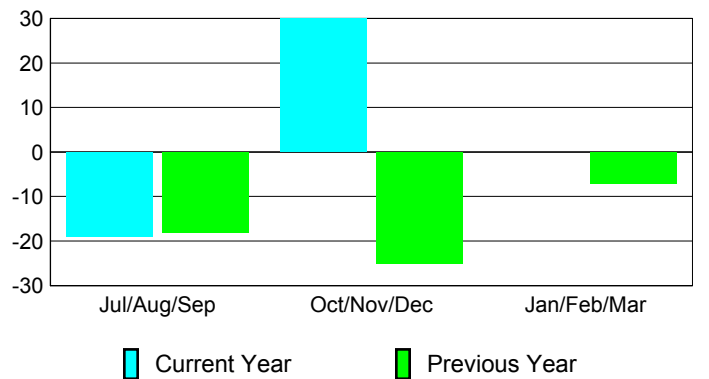

Membership Results
2012-2013

Membership
2011-2012

Month	Net Memb Goal	Actual New Memb	Actual Dropped Memb	Gain/Loss of Memb	Gain/Loss of Memb
Jul/Aug/Sep	0	51	-70	-19	-18
Oct/Nov/Dec	0	70	-40	30	-25
Jan/Feb/Mar	0				-7
Totals	0	121	-110	11	-50

Membership Results 2012-2013

Goal, New, Dropped, Gain/Loss

Comparison of Membership Gain/Loss

Current Year Compared to the Previous Year

Gender Comparison 2012-2013

Jul/Aug/Sep

Oct/Nov/Dec

Jan/Feb/Mar